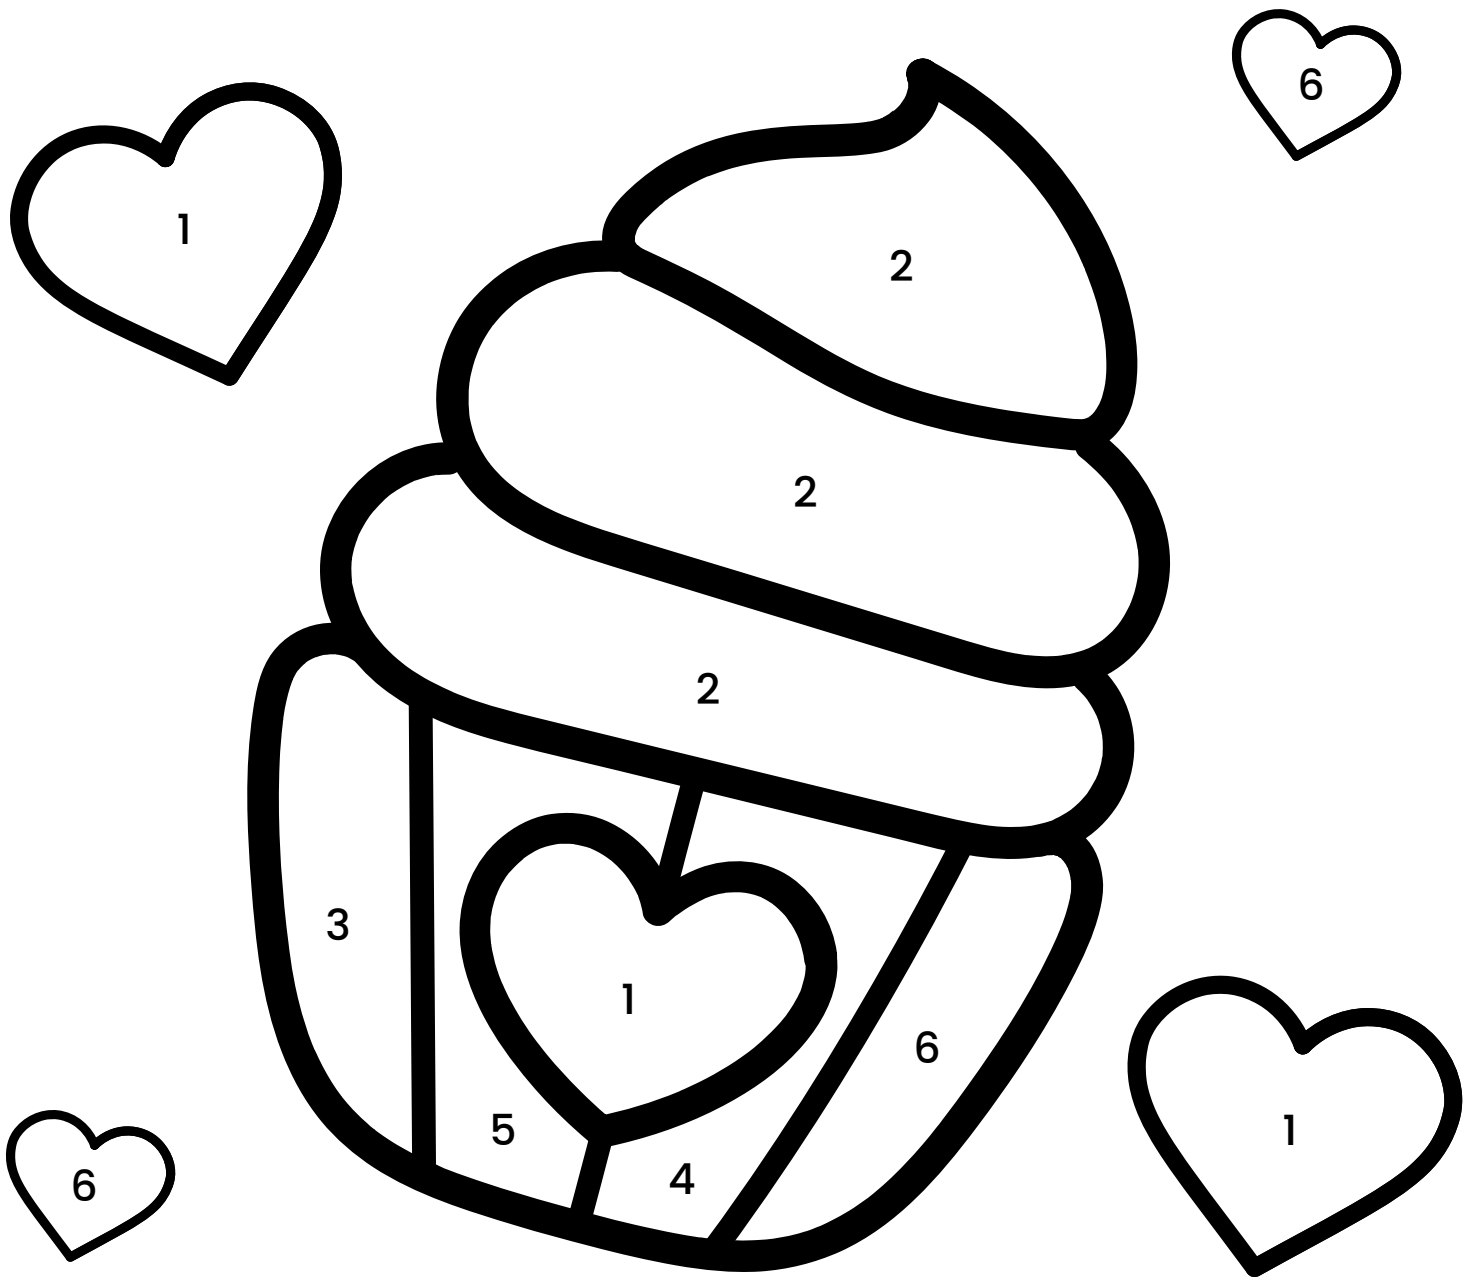

Valentine Color By Number

Red = 1

Blue = 4

Pink = 2

Green = 5

Yellow = 3

Purple = 6